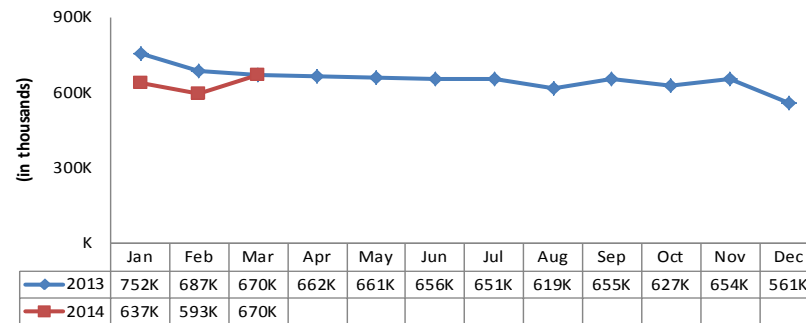

HouseLogic.com Unique Visitors (in thousands)

Top Content – March 2014

1. **8 Houses That Don't Seem Real, But They Are!**
   <http://www.houselogic.com/photos/home-thoughts/ugly-houses/slide/a-house-that-rocks/>
2. **11 Trees You Should Never Plant in Your Yard**
   <http://www.houselogic.com/photos/plants-trees/bad-trees/slide/1-silver-maple-acer-saccharinum/#1-silver-maple-acer-saccharinum>
3. **The Plant You Shouldn't Plant in Your Yard**
   <http://www.houselogic.com/photos/plants-trees/invasive-plant-species/slide/bamboo>
4. **7 Storage Solutions You Didn't Know You Had**
   <http://www.houselogic.com/photos/home-improvement/7-storage-solutions-you-didnt-know-you-had/slide/stairway-to-storage-heaven/>
5. **Refacing Your Kitchen Cabinets: The Options and Costs**
   <http://www.houselogic.com/home-advice/kitchens/refacing-kitchen-cabinets/>