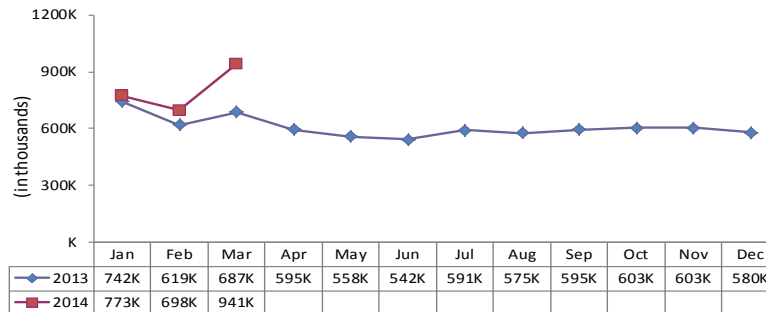

REALTOR.ORG TRAFFIC March 2014

Traffic Notes:

- Registered Users: 618,193
- Average visits per day: 44,080 – Mar '14; 37,021 – Feb '14; (28,713 – Mar '13)

NAR Newsletters:

NAR Weekly Report Distribution: 1,191,603 – March '14 The most popular categories are: Membership Benefits/Special Offers for Realtors, Sales and Marketing Tools, Education Issues, Current Real Estate News/Topics and Issues, Buyer Representation Issues, and Research and Market Statistics, Technology

REALTOR® Magazine Online Daily News Subscribers – 81,293 – Mar '14

*REALTOR.org Stats Source: Omniture Site Catalyst Version 15.

REALTOR.ORG

Unique Visitors		Ave Min per Visit		Ave Pg Views per Visitor		Total Visits		Total Pg Views	
941,412		6.8		3.9		1,366,465		3.7 M	
Prev Mo	Prev Yr	Prev Mo	Prev Yr	Prev Mo	Prev Yr	Prev Mo	Prev Yr	Prev Mo	Prev Yr
34.9% ↑	36.9% ↑	-0.7% ↓	-8.9% ↓	-15.7% ↓	-18.7% ↓	31.8% ↑	33.9% ↑	14.6% ↑	11.4% ↑

REALTOR.org Unique Visitors (in Thousands)

Top 10 Content Groups

Ranked by Total Visits to All Pages in Content Group

Rank	Content Areas	Total Visits
1	REALTOR Magazine	531,742
5	news-and-commentary	180,433
2	Blogs	155,931
3	NRDS	65,023
6	member benefits	39,648
8	education	34,843
10	about NAR	34,326
4	research	31,042
7	law and policy	24,230
9	events	21,954

HOUSELOGIC.COM TRAFFIC March 2014

HOUSELOGIC.COM

Unique Visitors		Ave Min per Visit		Ave Pg Views per Visitor		Total Visits		Total Pg Views	
751,128		1.6		6.1		825,985		5.07 M	
Prev Mo	Prev Yr	Prev Mo	Prev Yr	Prev Mo	Prev Yr	Prev Mo	Prev Yr	Prev Mo	Prev Yr
26.6% ↑	12.1% ↑	-22.7% ↓	-30.5% ↓	45.8% ↑	12.7% ↑	28.3% ↑	13.0% ↑	87.1% ↑	37.0% ↑