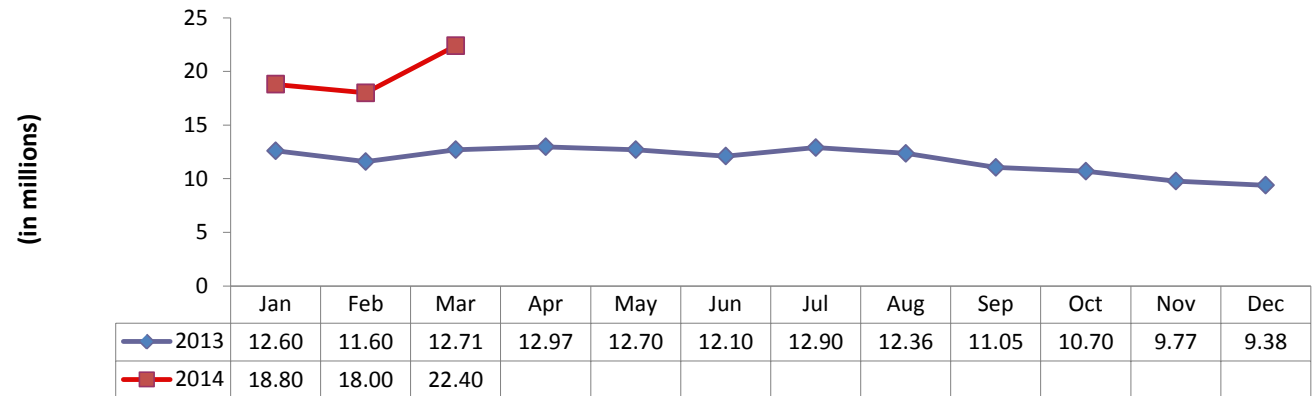

REALTOR.COM TRAFFIC March 2014

Starting in 2014 report, the data includes both desk top as well as mobile traffic. Before 2014, the report only included traffic data from desk top users.

Multi-Platform Methodology: comScore's Multi-Platform data is a culmination of its three underlying Audience Measurement products - Media Metrix, Video Metrix and Mobile Metrix. It offers comprehensive reporting on more than 300,000 digital media entities, including their un-duplicated audience size, demographic composition, engagement, performance within key user segments and behavioral trends. All of these metrics can be compared across digital media platforms and can be used to understand incremental audiences and engagement gained from each platform. Realtor.com Stats Source: comScore Media Metrix Multi-Platform (MM)

* Real Estate Vertical Matrix Source: comScore Media Metrix Multi-Platform (MM)

- Top 25 real estate listing sites with traffic greater than 500,000 visitors.

REALTOR.COM

Unique Visitors		Ave Min per Visit		Ave Views per visit		Total Visits		Total Views	
22.4 M		6.5		7.1		75.6 M		537 M	
Prev Mo 24.4% ↑	Prev Yr 76.4% ↑	Prev Mo 22.6% ↑	Prev Yr -4.4% ↓	Prev Mo 36.5% ↑	Prev Yr -21.1% ↓	Prev Mo 4.1% ↑	Prev Yr 28.1% ↑	Prev Mo 30.0% ↑	Prev Yr 26.7% ↑

REALTOR.com® Unique Visitors (in Millions)

Top Real Estate Vertical Matrix*							
Media	Unique Visitors (000)	Avg Views per Visitor	Avg Minutes per Visit	Avg Views per Visit	Total Visits (000)	Total Minutes (Millions)	Total Views (Millions)
Total Internet : Total Audience	249,513	3,776.0	21.8	34.0	27,675,138	1,135,499	942,230
Real Estate	91,620	54.0	6.3	8.6	569,432	4,207	4,906
ZILLOW.COM	42,817	25.0	4.6	4.8	227,940	1,361	1,083
REALTOR.COM	22,356	24.0	6.5	7.1	75,567	661	537
TRULIA.COM	21,397	17.0	5.0	5.0	72,711	362	364
Yahoo Homes.com	13,141	15.0	2.6	7.3	26,049	67	191
HOMES.COM	6,415	13.0	4.4	7.0	11,778	52	87
REDFIN.COM	5,421	11.0	5.1	3.9	15,520	87	61
HOTPADS.COM	3,682	15.0	3.7	6.5	8,282	31	54
CENTURY21 International	3,268	9.0	3.5	4.5	6,674	30	29
MOVOTO.COM	3,260	7.0	3.1	4.0	5,791	18	23
COLDWELLBANKER.COM	1,755	11.0	5.3	6.8	2,919	16	20
REMAX.COM	1,606	6.0	4.5	4.0	2,500	11	10
CURBED.COM	1,513	10.0	4.5	2.8	5,682	25	16
FORSALEBYOWNER.COM	1,176	6.0	2.6	3.8	1,705	4	7
HAR.COM	1,105	50.0	5.7	8.7	6,430	40	56
ZIPREALTY.COM	1,079	16.0	5.9	7.3	2,344	22	17
WEICHERT.COM	1,035	14.0	3.9	7.5	1,904	7	14
HOMEFINDER.COM	970	21.0	4.6	10.9	1,830	8	20
FRONTDOOR.COM	951	19.0	5.0	3.7	1,325	7	18
KW.COM	941	19.0	5.0	13.7	1,325	7	18
HUBZU.COM	722	66.0	15.2	30.2	1,573	24	48